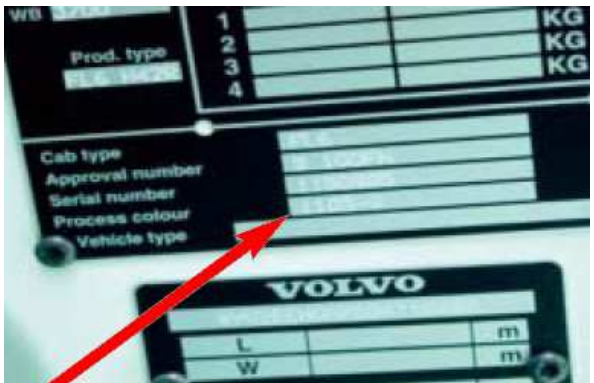

VOLVO TRUCKS

VIN / TYPENSCHILD

VIN PLATE LOCATION
FH + FM

VIN PLATE FH + FM
PAINTCODE LOCATION

VIN PLATE LOCATION
FL

VIN PLATE FL
PAINTCODE LOCATION

SPECIAL SERIES / SONDERMODELLE

		MODELYEAR	MODEL		
			VOLVO OCEAN RACE	S91329	PEACOCK BLUE