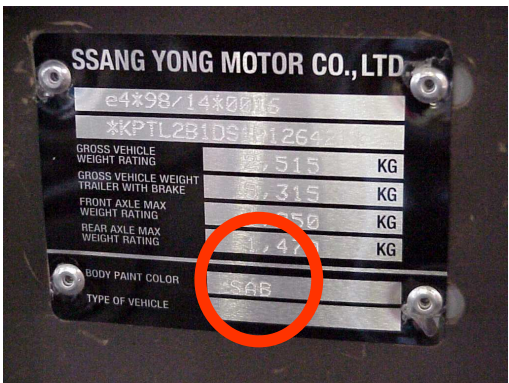

VIN PLATE SSANGYONG
PAINTCODE = SAB