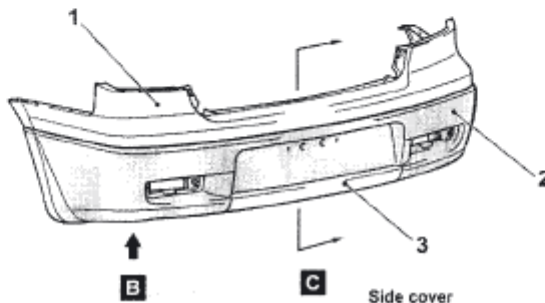

Rear bumper

MITSUBISHI	
1	BODY COLOR
2	CMH18015 (Medium Argent)
3	AC11169 (Silver)