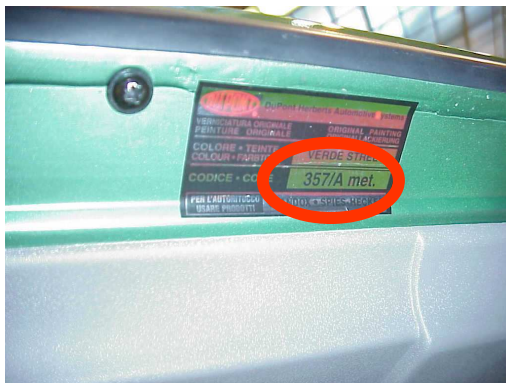

**VIN PLATE FIAT MULTIPLA
PAINTCODE = 357A**